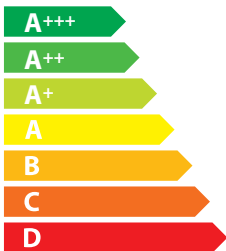

ENERG

енергия · ενεργεια

GLOBALO

FLOWERI 60.2
BLACK

56
kWh/annum

A circular icon containing three curved blades, representing a fan or air flow.

A **B** C D E F G

An icon of a standard incandescent light bulb.

A **B** C D E F G

An icon showing a horizontal filter bar with a mesh pattern, with three water droplets falling below it.

A **B** C D E F G

An icon of a speaker with sound waves emanating from it.

67 dB

65/2014