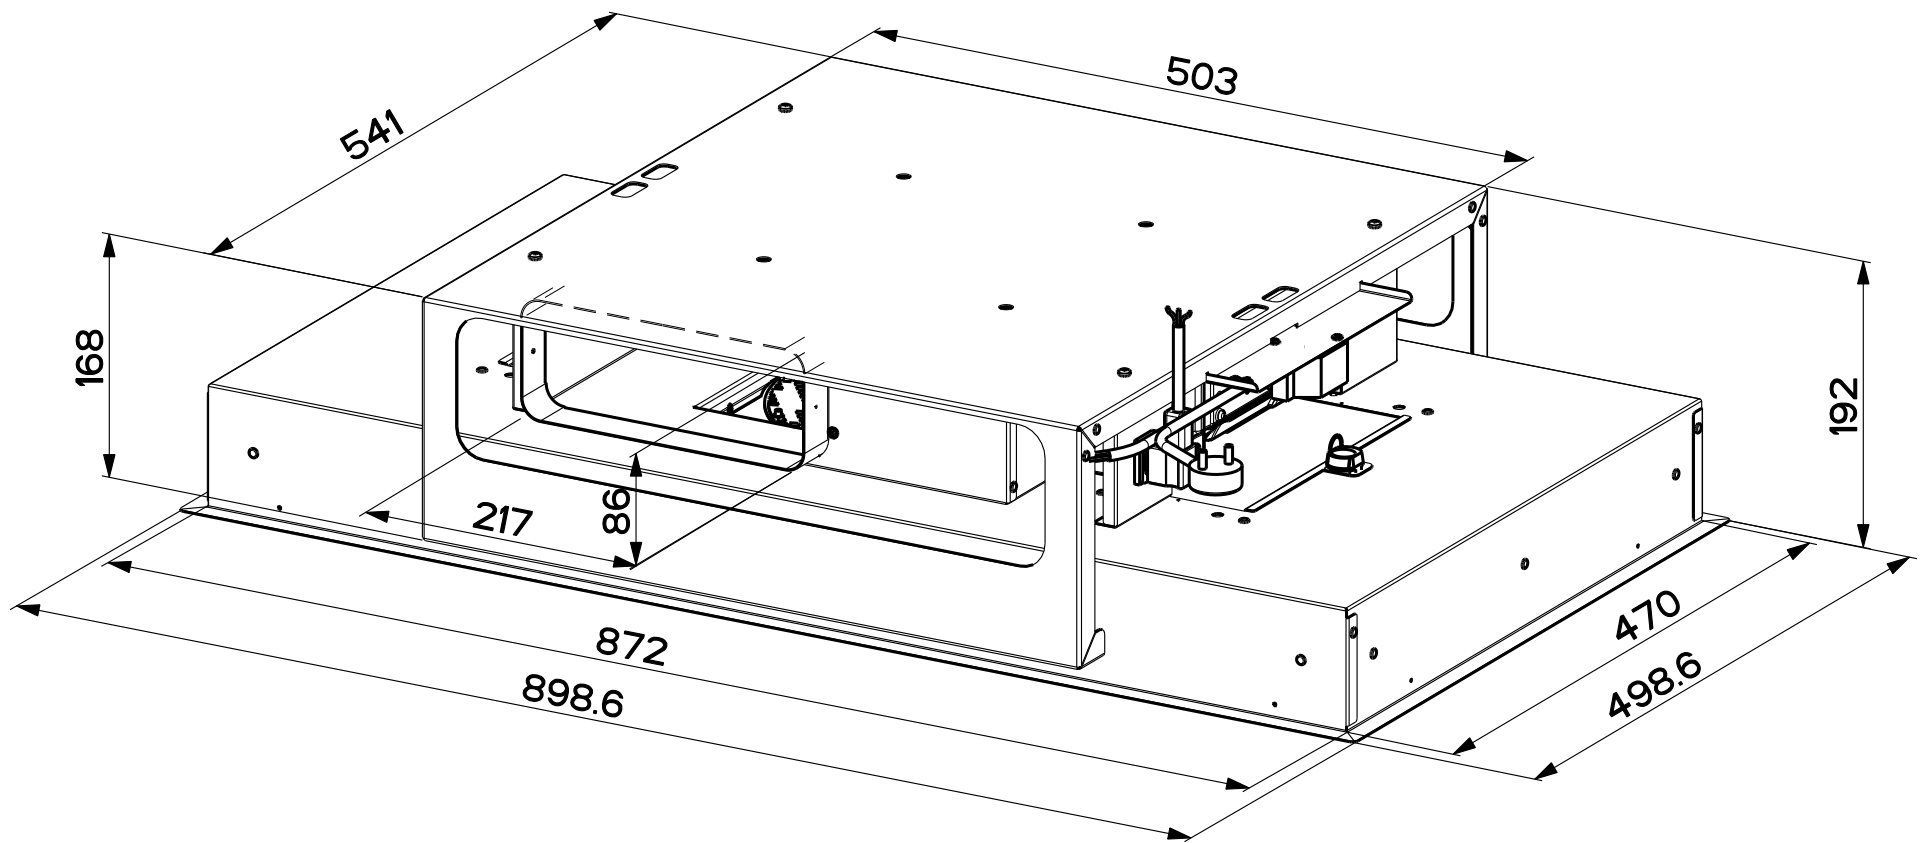

Created by Solutions	
Denomination	
DIMENSIONAL DRAWING 90X50 X	
Lang EN	Sheet 1/2
Modif. by Solutions	
Approved by Bellucci, Daniele	
Approval date 16-Jun-2016	
Doc. status Released	
Drawing N. 59A_776	Rev 01

Created by Solutions	
Denomination DIMENSIONAL DRAWING 90X50 X	
Lang EN 	Sheet 2/2
Modif.by Solutions	
Approved by Bellucci, Daniele	
Approval date 16-Jun-2016	
Doc. status Released	
Drawing N. 59A_776	Rev 01